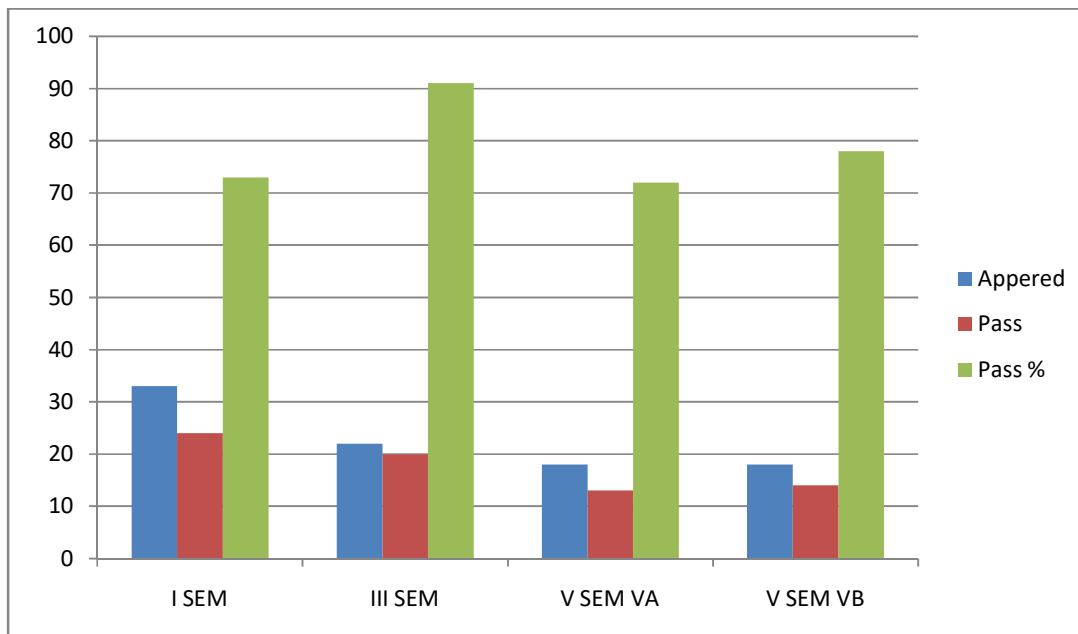

Semester Wise Analysis 2020-21 (ODD SEMESTER)